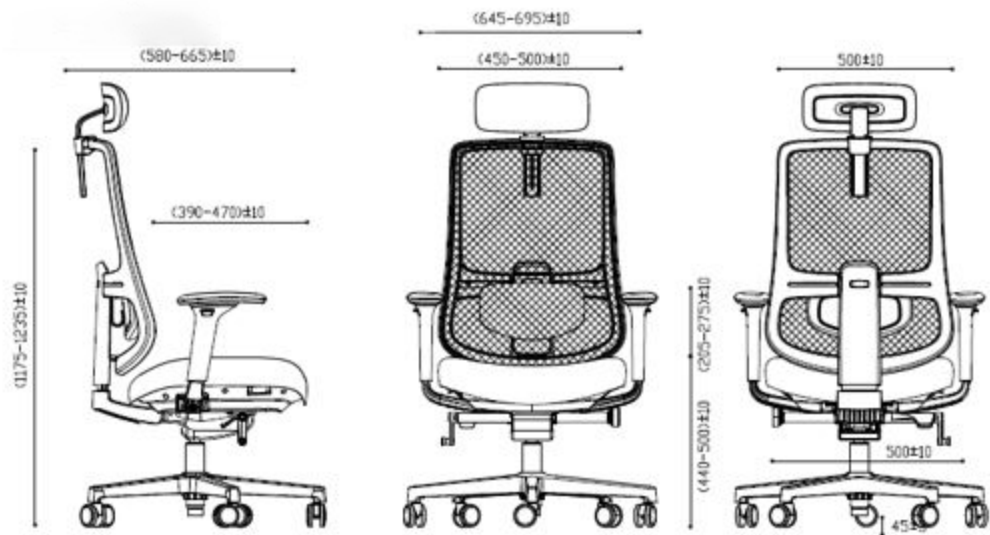

# LEAGUE

D(585-665)±10mm \* W ( 645-695)±10mm \*H ( 1175-1235 ) ±10mm

## Backrest mesh

FB3104  
Red

FB3102  
Grey

FB3103  
Grey-white

FB3105  
Green

FB3106  
Blue

FB4001  
Black

Seat fabric : Black / Dark Grey / Grey

## Seat/Lumbar Support Fabric

FC3701 Dark Grey