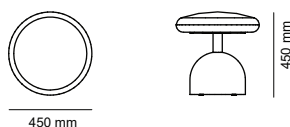

Their button-like surfaces at different heights
resemble an array of colourful mushrooms.

DIMENSIONS

Stool

ø 450

H 450 mm

Tables

ø450 / 700

H 470 / 580 / 740 / 1055 mm