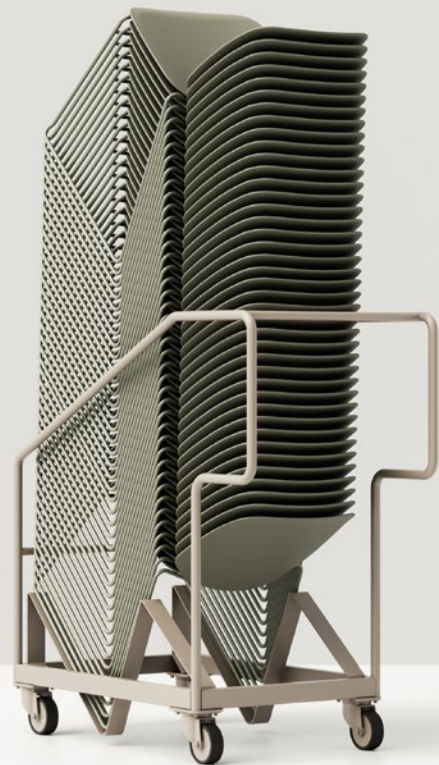

Highly versatile, the sled-base chairs can be stacked up to 40 units on a trolley, making them ideal for dynamic, multi-purpose spaces.

Très polyvalentes, les chaises avec piètement traîneau peuvent être empilées jusqu'à 40 unités sur un chariot, ce qui les rend idéales pour les espaces dynamiques et polyvalents.

Altamente versátiles, las sillas con base de trineo pueden apilarse hasta 40 unidades sobre un carro siendo ideales para dinámicos espacios multiuso.