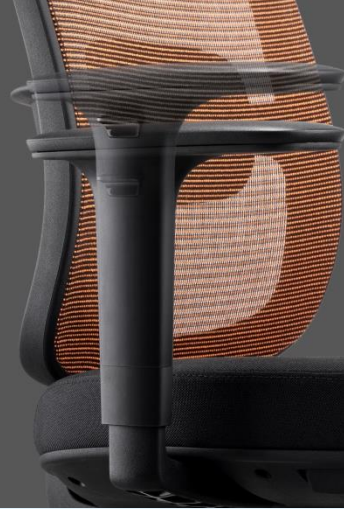

The adjustment of the seat determines the compatibility of the chair. The Lotto seat pan is designed to slide forward and backward to accommodate people with body height ranging between 1.5~2+m. Adjustable seat reclining tension for a variety of weights from 45-100+ KGs.

Slide backward

40mm

WAXMAN

Inspire your office

Height and angle adjustable headrest

Upholstered headrest , angle adjustable.

Stroke distance 100mm.

Comfortable support for people with different heights.

Height adjustable armrests

Stroke distance 70mm

Provide comfortable support for user`s arms.

Height adjustable lumbar support

Stroke distance 75mm.

Precisely support user`s lower back.

Adjustable tilt tension

With tilt tension to adjust desired tension to provide comfortable back tilt for users with weight up to 100+KGs.

WAXMAN

Inspire your office

The headrest height and angle can be adjusted to keep your neck and spine ergonomically positioned and well supported, improving comfort and reducing neck pain for users from 4'11" up to 6'5" in body height.