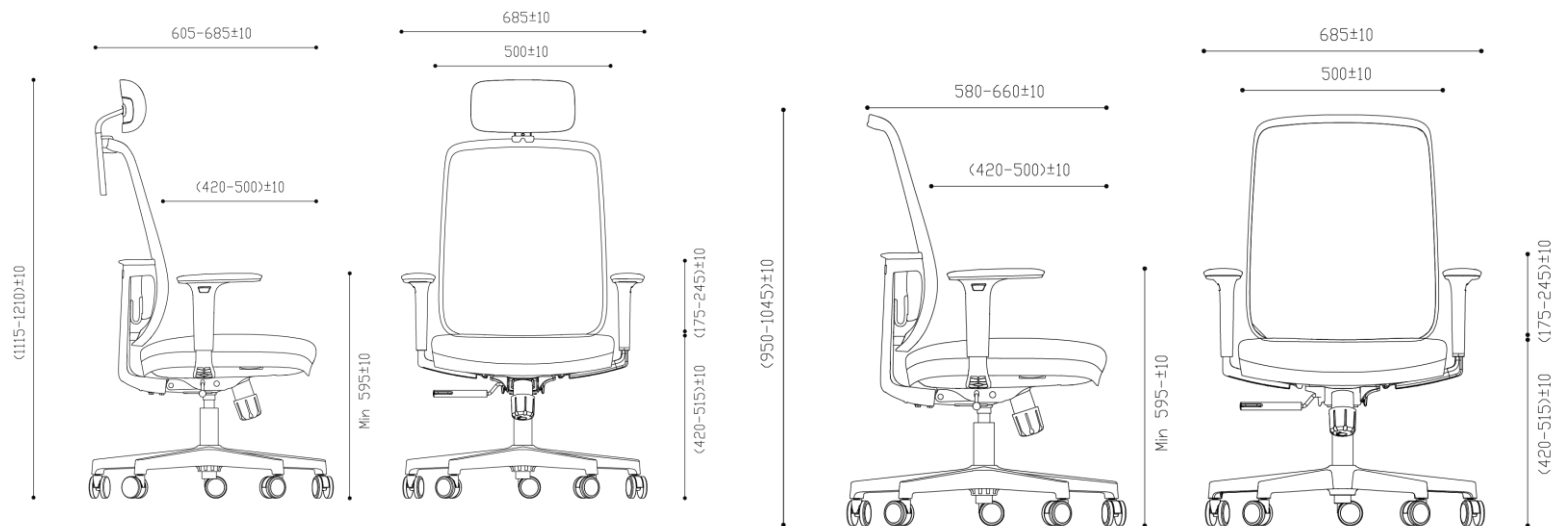

Colors / Sizes