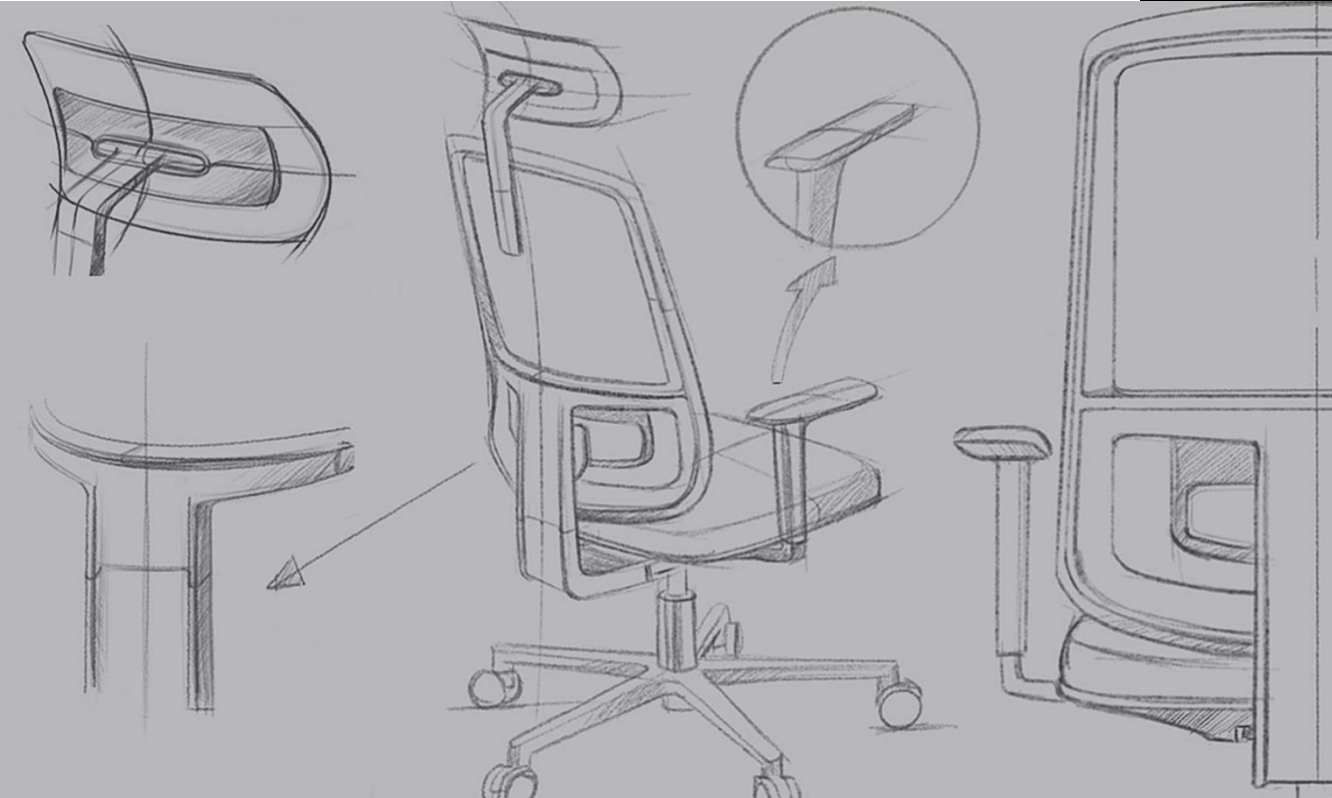

Lotto

Lotto ~ Genuine fully functional and super cost-effective office chair that satisfies the needs of people with different heights and body types within all around work space.

WAXMAN
Inspire your office

The adjustment of the seat determines the compatibility of the chair. The Lotto seat pan is designed to slide forward and backward to accommodate people with body height ranging between 1.5~2+m. Adjustable seat reclining tension for a variety of weights from 45-100+ KGs.

Height adjustable armrests

Stroke distance 70mm

Provide comfortable support for user`s arms.

Height adjustable lumbar support

Stroke distance 75mm.

Precisely support user`s lower back.

Adjustable tilt tension

With tilt tension to adjust desired tension to provide comfortable back tilt for users with weight up to 100+KGs.

WAXMAN

Inspire your office

The headrest height and angle can be adjusted to keep your neck and spine ergonomically positioned and well supported, improving comfort and reducing neck pain for users from 4'11" up to 6'5" in body height.