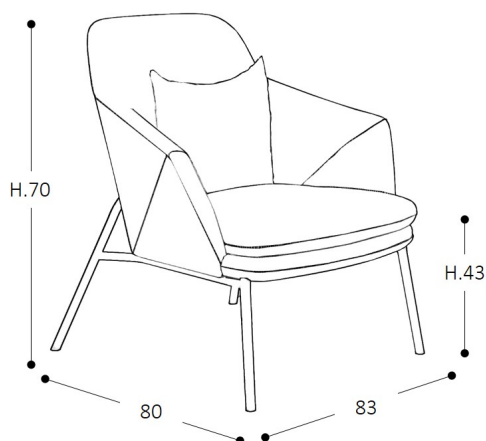

JOYA jumps any space, with a minimalist and light look, the metal skeleton and the upholstered seat provide comfort and aesthetics. Thanks to its design presence and dimensions it can easily fit into any space in the office. In a large selection of upholstery and textures, ranging from leather, PU leather and a variety of fabrics. The armchair comes with an accompanying cushion.

Materials

* **Seat and backrest:** Fabric or leather
Upholstered + Back Cushion

* **Base:** metal base

DIMENSIONS

FINISHES

Backrest and seat

- Various Fabric upholstery

Frame