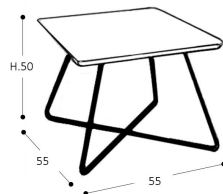

Blazer is a seating set it's a fresh, eye catching and exciting take on different angles & forms, seen in various contemporary soft seating over the decades. Blazer's shape and form provide Comfortable and inviting feel. Blazer comes i Armchair, Sofa and 2 table sizes.

Materials

* **Seat and backrest:** Fabric Upholstered

* **Table top:** laminate

* **Base:** metal base

DIMENSIONS

FINISHES

Backrest and seat

- Various Fabric upholstery