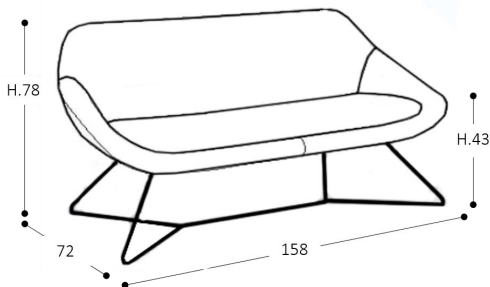

Blazer is a seating set it's a fresh, eye catching and exciting take on different angles & forms, seen in various contemporary soft seating over the decades. Blazer's shape and form provide Comfortable and inviting feel. Blazer comes i Armchair, Sofa and 2 table sizes.

Materials

* **Seat and backrest:** Fabric Upholstered

* **Table top:** laminate

* **Base:** metal base

DIMENSIONS

FINISHES

Backrest and seat

- Various Fabric upholstery