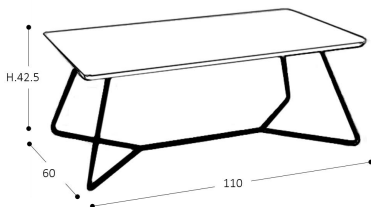

Blazer is a seating set it's a fresh, eye catching and exciting take on different angles & forms, seen in various contemporary soft seating over the decades. Blazer's shape and form provide Comfortable and inviting feel. Blazer comes i Armchair, Sofa and 2 table sizes.

Materials

* **Seat and backrest:** Fabric Upholstered

* **Table top:** laminate

* **Base:** metal base

DIMENSIONS

FINISHES

Backrest and seat

- Various Fabric upholstery