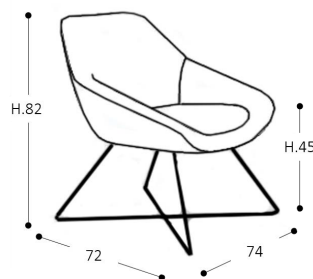

Blazer is a seating set it's a fresh, eye catching and exciting take on different angles & forms, seen in various contemporary soft seating over the decades. Blazer's shape and form provide Comfortable and inviting feel. Blazer comes i Armchair, Sofa and 2 table sizes.

Materials

* **Seat and backrest:** Fabric Upholstered

* **Table top:** laminate

* **Base:** metal base

DIMENSIONS

FINISHES

Backrest and seat

- Various Fabric upholstery